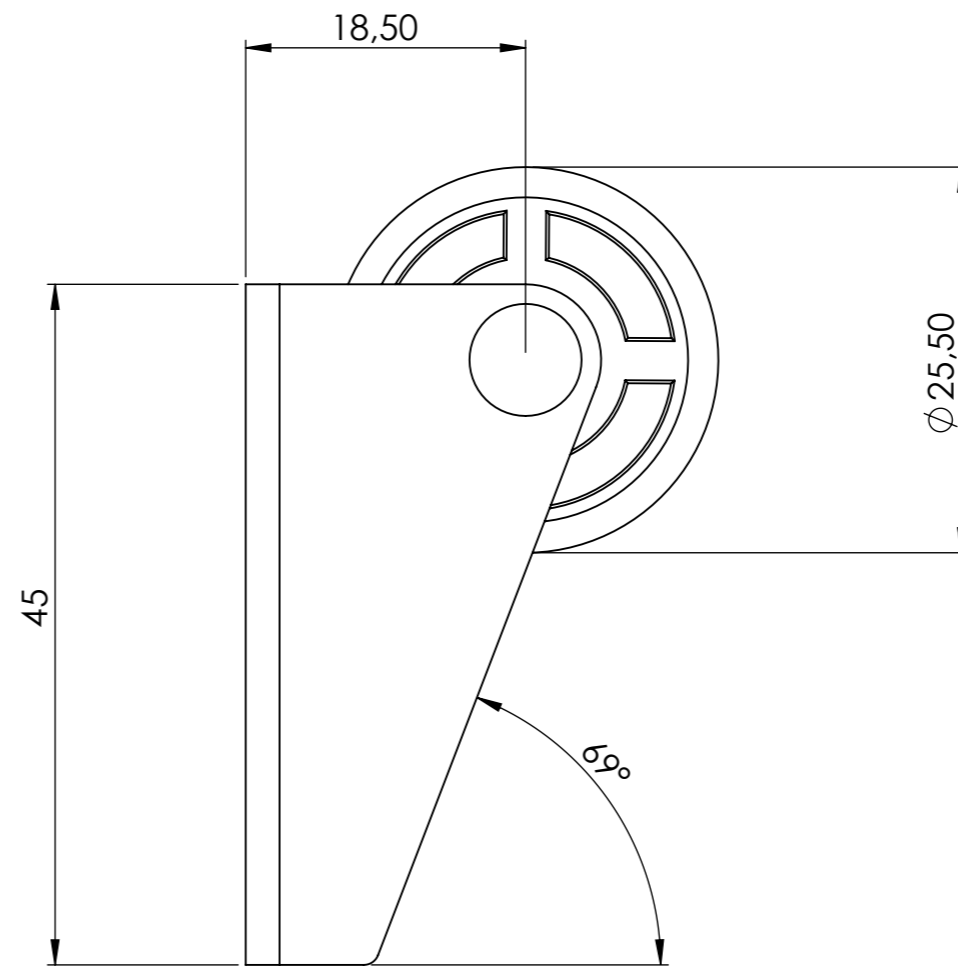

All property rights and rights to exploitation of copyright for this drawing data remain ours; they may not be made available to third parties without our consent.

 DIN ISO 128-30	Description: Kastenrolle für Tischbeine / Standard				
	Surface:		Material: diverse		Weight: 0.04 kg
PÖTTKER Transforming furniture	Name	Date	Company		
	Signed	D.Carrera	05.06.2018	Second Company:	
	Tested	D.Carrera	13.11.2019		
General tolerance: DIN ISO 2768 - m		Item No: 15827	Scale 2:1	Page 1/1	A3