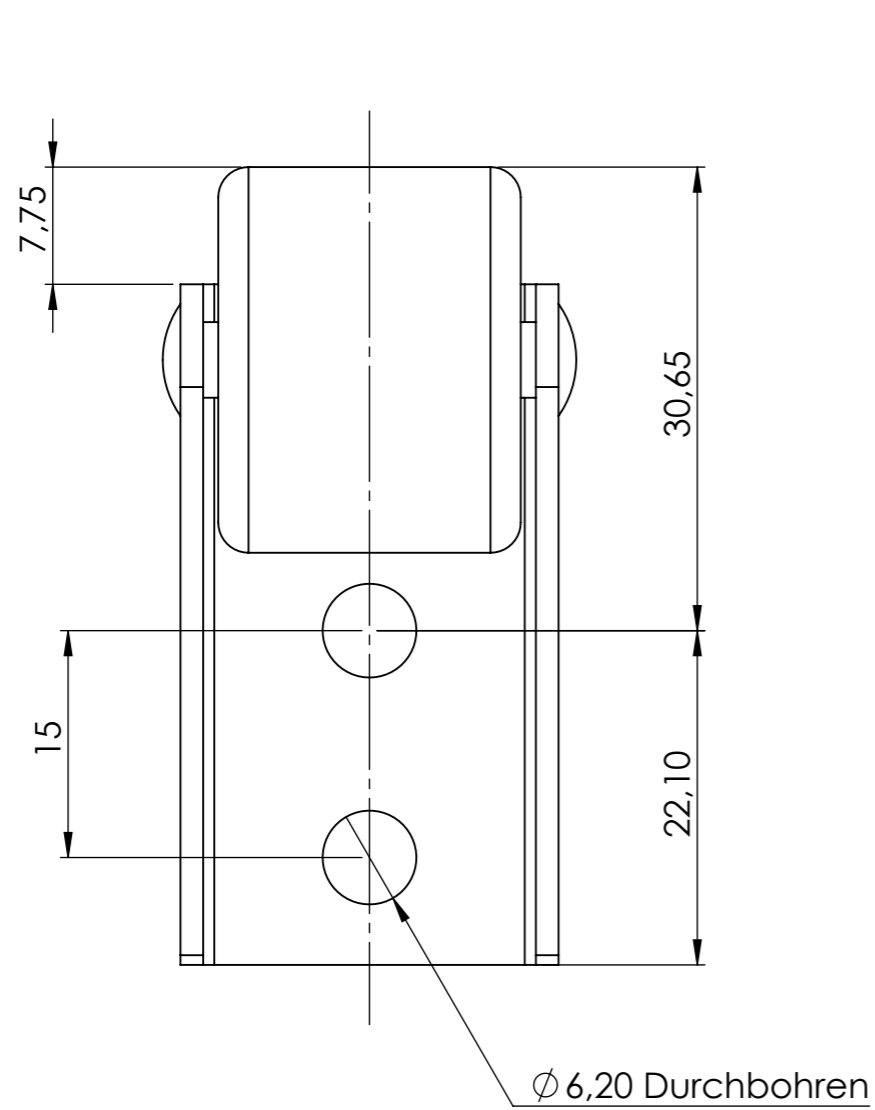

All property rights and rights to exploitation of copyright for this drawing data remain ours; they may not be made available to third parties without our consent.

 DIN ISO 128-30	Description: Kastenrolle für Tischbeine / Standard				
	Surface:		Material: diverse		Weight: 0.04 kg
PÖTTKER Transforming furniture	Name	Date	Company		
	Signed	D.Carrera	05.06.2018	Second Company:	
	Tested	D.Carrera	13.11.2019		
General tolerance: DIN ISO 2768 - m		Item No: 15827	Scale 2:1	Page 1/1	A3