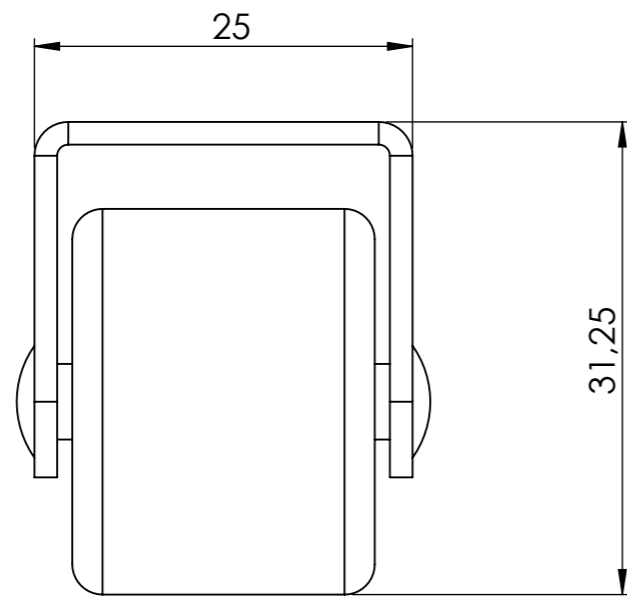

All property rights and rights to exploitation of copyright for this drawing data remain ours; they may not be made available to third parties without our consent.

 DIN ISO 128-30	Description: Kastenrolle für Tischbeine / Standard				
	Surface:		Material: diverse		Weight: 0.04 kg
PÖTTKER Transforming furniture	Name	Date	Company		
	Signed	D.Carrera	05.06.2018	Second Company:	
	Tested	D.Carrera	13.11.2019		
General tolerance: DIN ISO 2768 - m		Item No: 15827	Scale 2:1	Page 1/1	A3